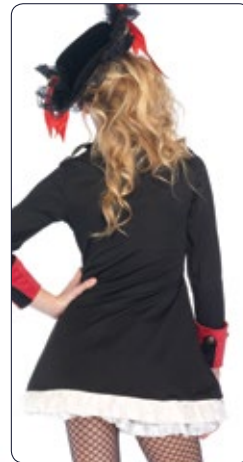

J49081

4 PC. Darling Jester, includes dress with sequin heart accents, mismatched arm warmers and leg warmers, and crown headband.

Color: Black/Purple.

Size: SM, ML.

SM

ML

J48045

Pretty Pirate Captain, features waistcoat dress with lace under skirt and decorative button accents.