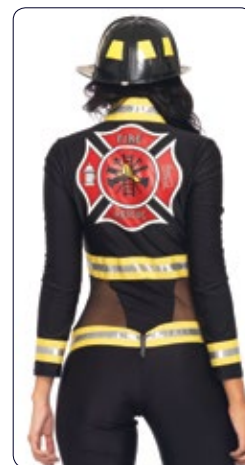

NEW!

85192

4 PC. Deputy Patdown, includes zipper front spandex catsuit, belt, toy walkie-talkie, and badge.

Color: Tan.
Size: S, M, L.

S

M

L

83908

2 PC. Red Blaze Firefighter, includes zipper front catsuit with fishnet side panels, screen print back detail, and matching belt.

Color: Black.
Size: S, M, L.

S

M

L