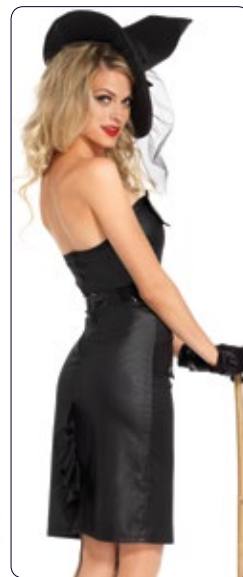

4 PC. Vintage Witch, includes pencil skirt dress with sequin bodice accent and ruffle fin back slit, sequin belt, sequin buckle glove, and matching hat with sheer veil.

Color: Black.

Size: S, M, L.

S

M

L

NEW!