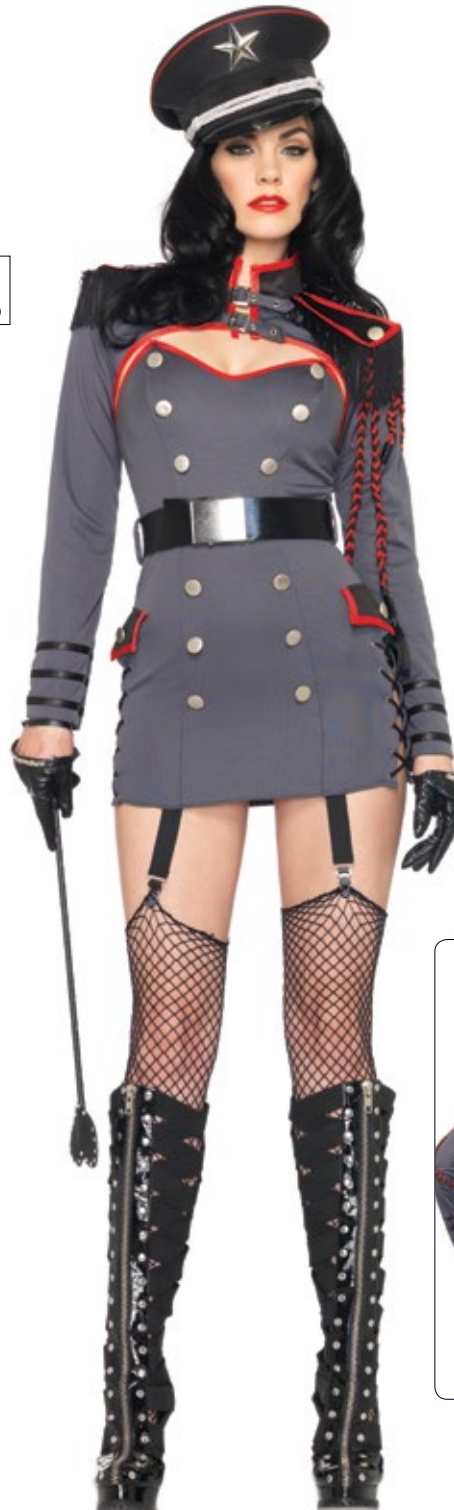

M

L

A1907

General hat.
Color: Black.
One size.

NEW!

85295

3 PC. Rear Admiral, includes peek-a-boo cut out teddy with fishnet panels, belt, and matching hat.

Color: Black.
Size: S, M, L.