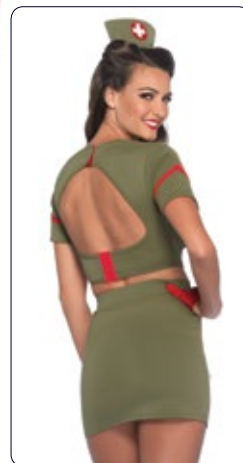

NEW!

85198

3 PC. Army Nurse Anna, includes spandex underwire bra top with attached keyhole shrug, high waist skirt with attached apron, and matching headband.

Color: Khaki.

Size: S, M, L.

S

M

L