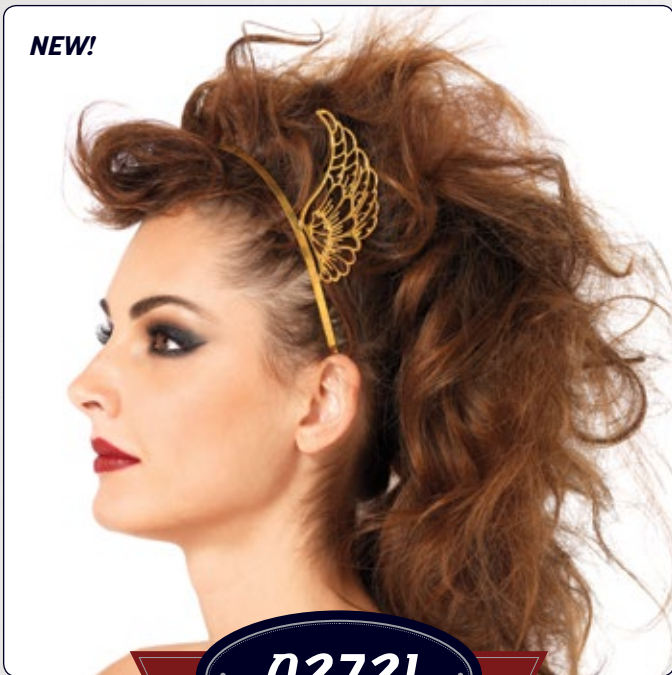

Rainbow Santa hat.
Color: Multi.
One size.

OS

NEW!

A2726

Day of the Dead flower headband with lace veil.
Color: Multi
One size.

OS

NEW!

A2721