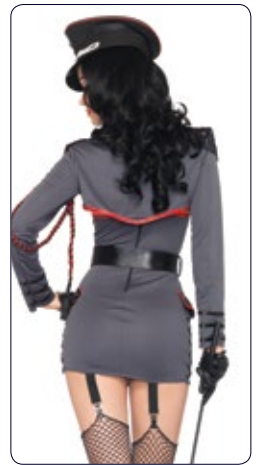

M

L

A1907

General hat.
Color: Black.
One size.

NEW!

85295

3 PC. Rear Admiral, includes peek-a-boo cut out teddy with fishnet panels, belt, and matching hat.

Color: Black.
Size: S, M, L.