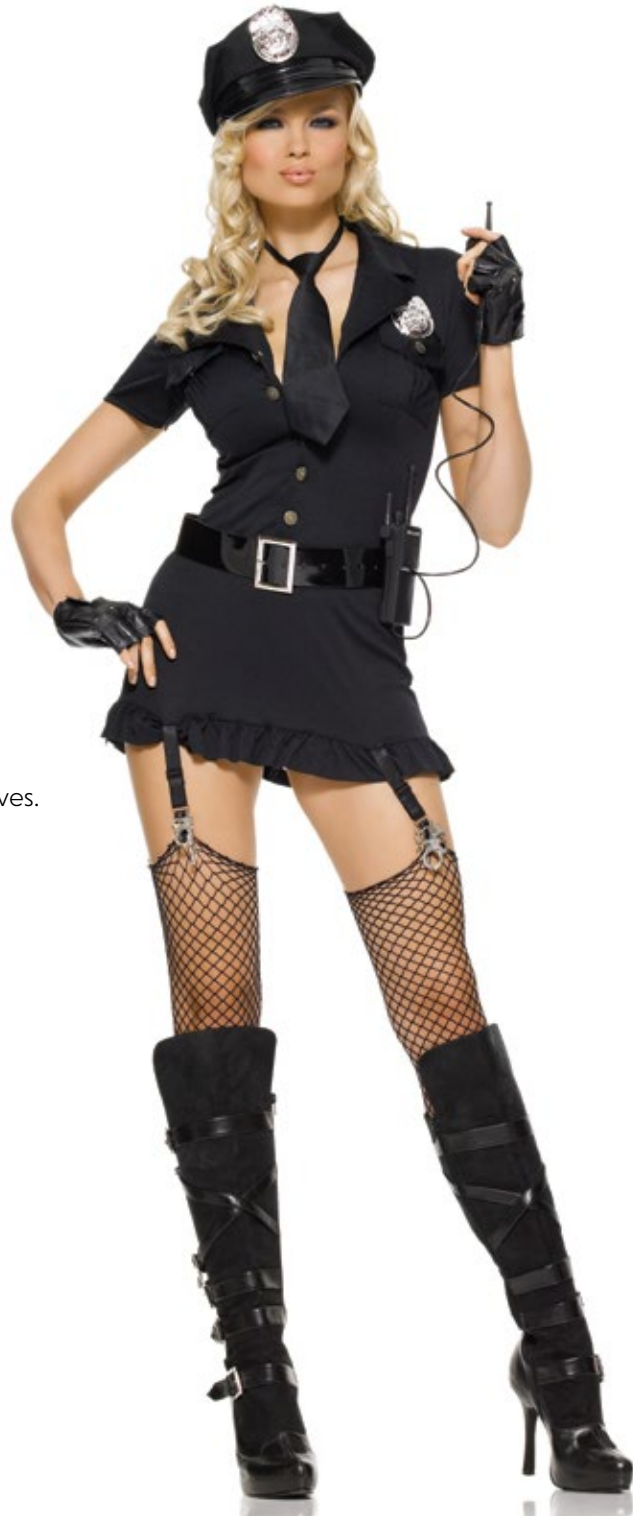

85119

3 PC. Captivating Cop, includes sequin corset with badge
accent, tutu skirt, and neck piece.

Color: Blue/Black.
Size: S, M, L.

83344

6 PC. Dirty Cop, includes hat, button front dress, fingerless
gloves, belt, tie and walkie talkie.

Color: Black.
Size: XS, SM, ML, XL.

S

M

L

XS

SM

ML

XL