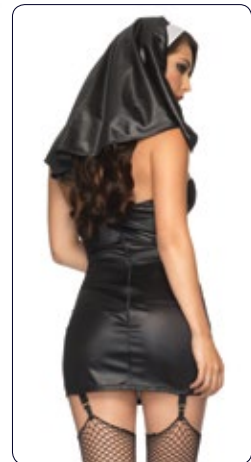

83618

3 PC. Sainly Sinner, includes garter dress with clear straps and lace up front, neck piece and head piece.

Color: Black.

Size: XS, SM, ML.

XS

SM

ML