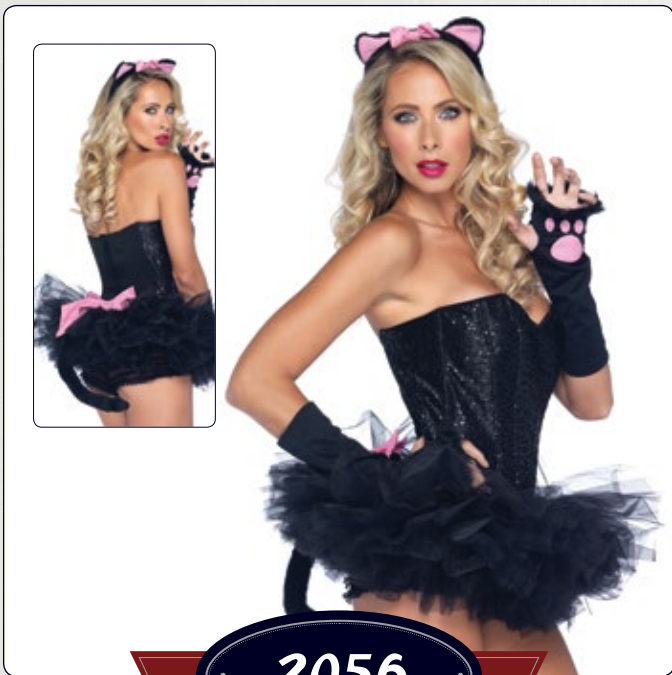

OS

A1921

Stitch kitty ear headband.
Color: Black.
One size.

OS

A1922

Plush cheetah ear headband with studded bow.
Color: Black.
One size.

OS

2056