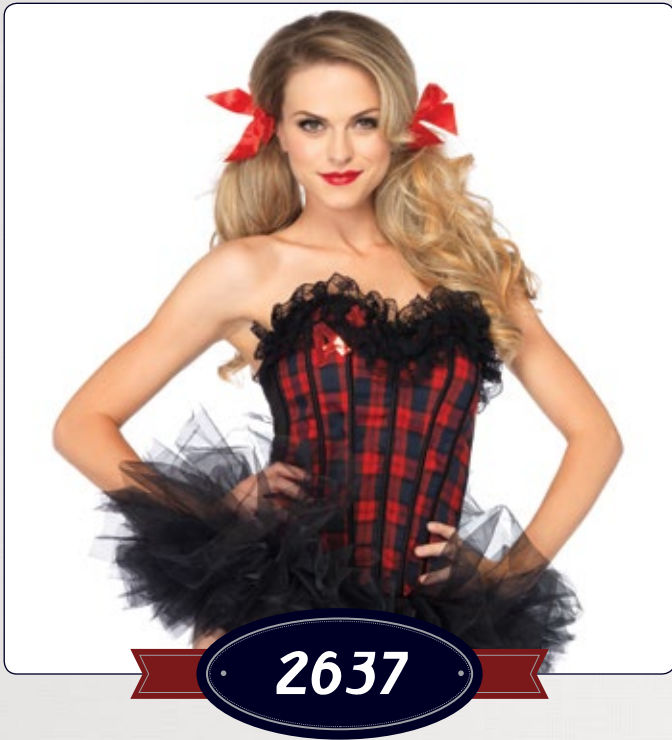

Sequin tuxedo bustier with support boning.

Color: Black.

Size: S, M, L.

S

M

L

2637

Easy A plaid school girl bustier with lace ruffle trim.