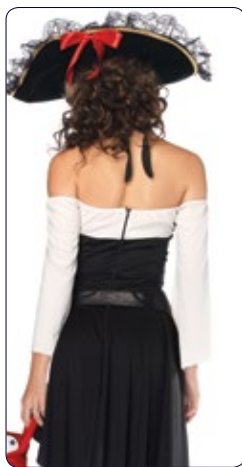

83772

2 PC. Saucy Wench, includes layered peasant top dress with waist cincher lace up detail, asymmetrical zig zag skirt, and belt with skull buckle.

Color: Black/Red.

Size: SM, ML, XL.

SM

ML

XL