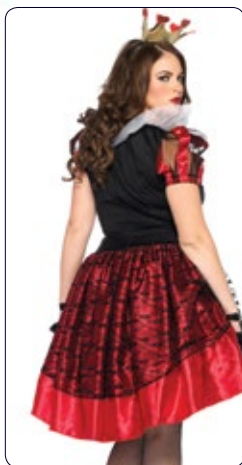

86166X

2 PC. Royal Red Queen, includes satin and lace dress with chiffon collar and crown headband.

Color: Black/Red.
Size: 1X/2X, 3X/4X.

1X/2X

3X/4X