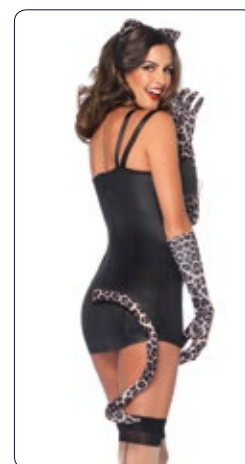

Size: S, M, L.

85028

5 PC. Black Cat Babe, includes ruffle trimmed sequin corset, tutu skirt, tail, bell choker, and sequin ear headband.

Color: Black.

Size: S, M, L.

S

M

L