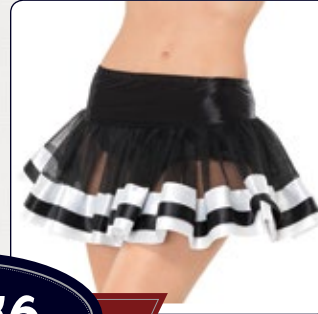

A1036

Satin trimmed petticoat.

Color: Black, White, Red, Black/White, White/Pink.

One size.

BLACK

WHITE

RED

BLACK/WHITE

WHITE/PINK