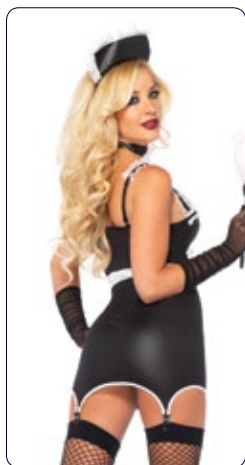

NEW!

85200

4 PC. Man Stealing Maid, includes lace trimmed underwire garter dress with attached apron, bow choker, matching head piece, and feather duster.

Color: Black/White.

Size: S, M, L.

S

M

L