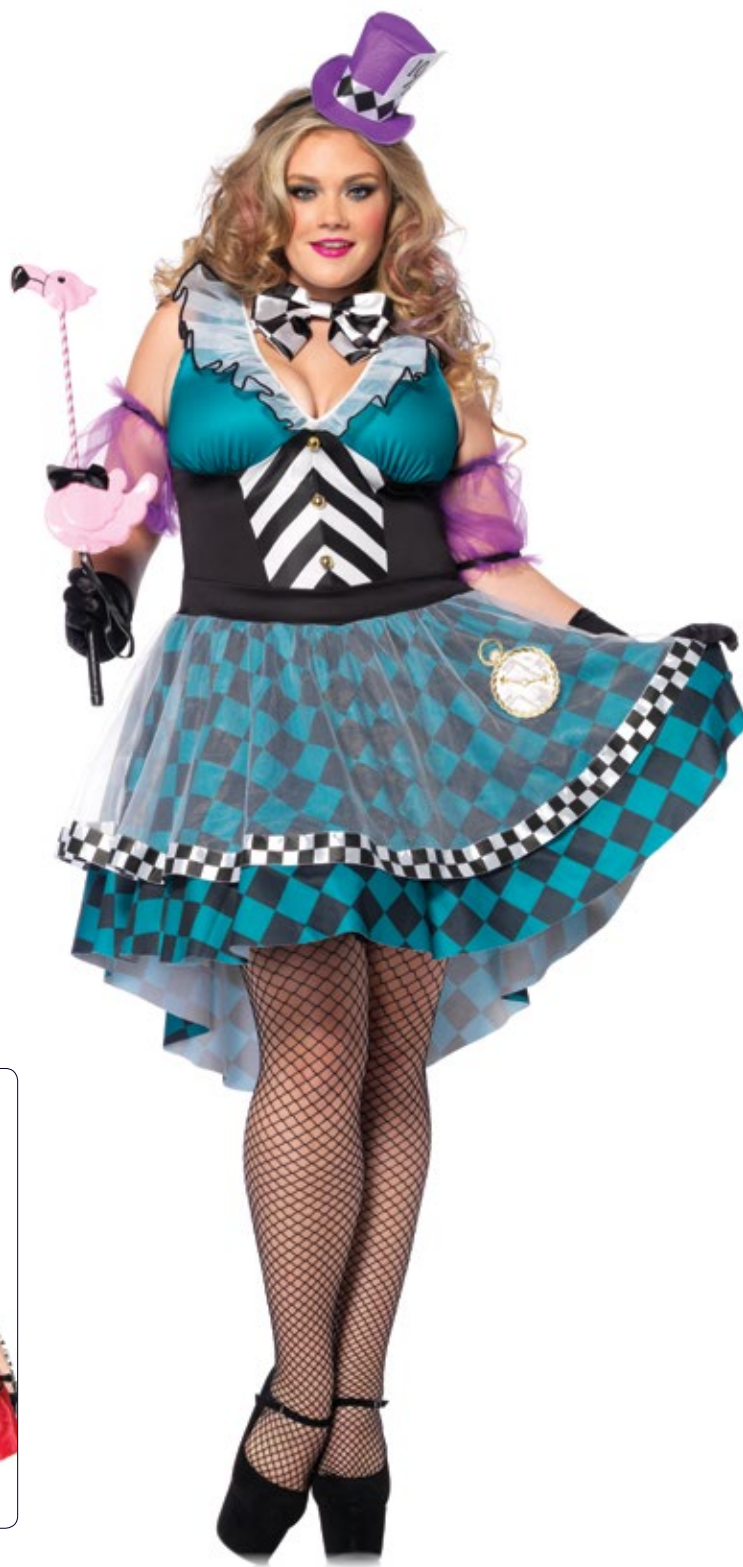

NEW! 85227X

4 PC. Manic Mad Hatter, includes high/low halter dress with checkerboard skirt and embroidered clock appliqué, bow choker, sheer puff sleeves, and matching headband.

Color: Black/Teal.
Size: 1X/2X, 3X/4X.

1X/2X

3X/4X