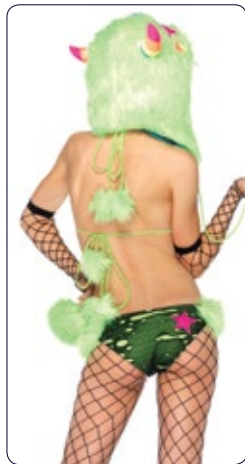

3 PC. Flirty Gerty, includes spotted bodysuit, furry snap-up bendable tail, and matching furry monster hood.

Color: Purple/Blue.

Size: S, M.

S

M

3934
Furry leg warmers.
Color: Shown in purple.
One size.

85177