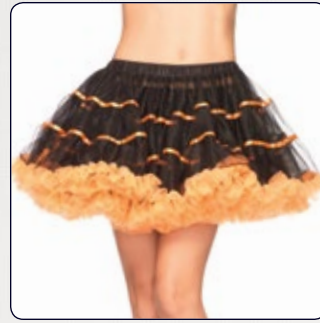

A1711

Layered satin striped tulle petticoat.

Color: Black/Red, Black/Orange, Turquoise/Neon Pink, Neon Pink/Black, White/Light Pink.

One size.

BLACK/RED

BLACK/ORANGE

BLACK/ORANGE

WHITE/L. PINK

N. PINK/BLACK