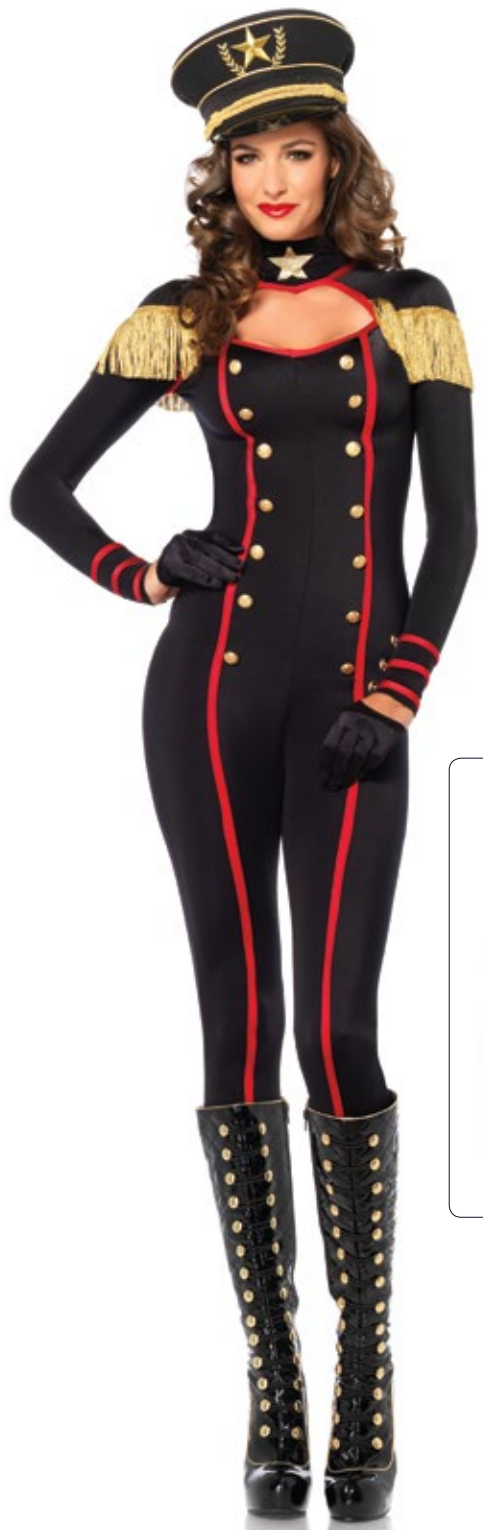

NEW!

85340

Military keyhole catsuit with button accents.

Color: Black.

Size: S, M, L.

S

M

L