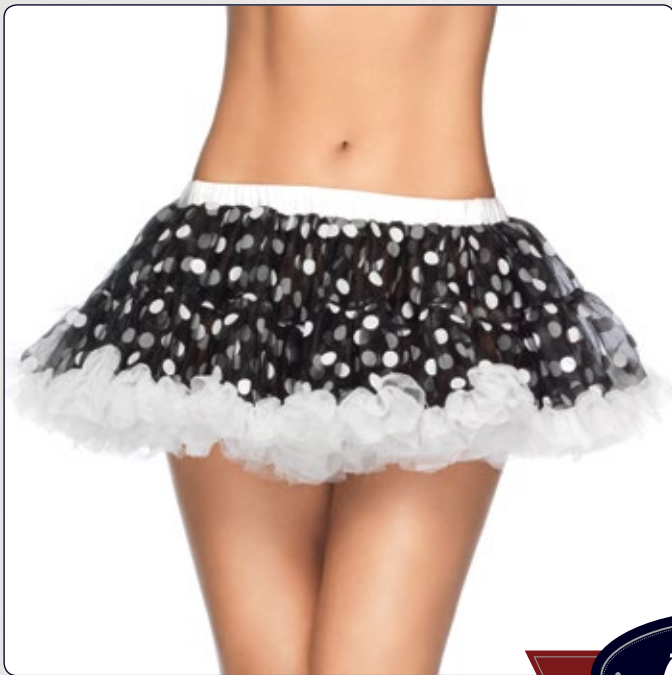

RED

BLACK/WHITE

WHITE/PINK

A1702

Chiffon mini petticoat with flocked polka dots.

Color: Black/White, Black/Hot Pink, Black/Light Pink. One size.

BLACK/WHITE

BLACK/HOT PINK