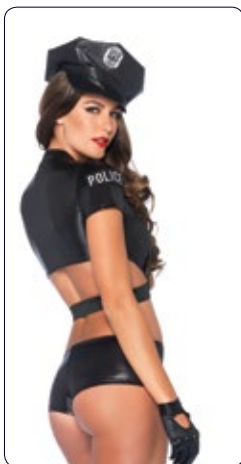

5027 Bandit

NEW!

85302

2 PC. Officer Booty On Duty, includes zipper front cut out romper with attached harness and belt, and matching hat.

Color: Black.

Size: XS, S, M.

XS

S

M