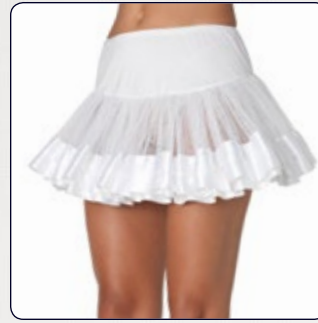

A1036

Satin trimmed petticoat.

Color: Black, White, Red, Black/White, White/Pink.

One size.

BLACK

WHITE

RED

BLACK/WHITE

WHITE/PINK