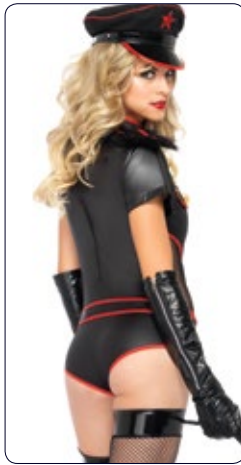

A1907

General hat.
Color: Black.
One size.

NEW!

85295

3 PC. Rear Admiral, includes peek-a-boo cut out teddy with fishnet panels, belt, and matching hat.

Color: Black.
Size: S, M, L.

83942

4 PC. General Punishment, includes button front dress with side lace up detail, epaulette shrug with cord and buckle detail, hat, and belt.

Color: Grey.
Size: XS, SM, ML.

S

M

L

XS

SM

ML