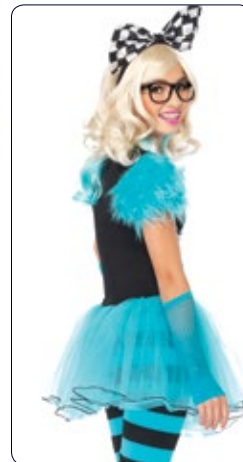

Color: Black/Teal.

Size: SM, ML.

2024

Triangle net fingerless gloves.

Color: Neon Blue.

One size.

5593

Wonderland acrylic knee highs.