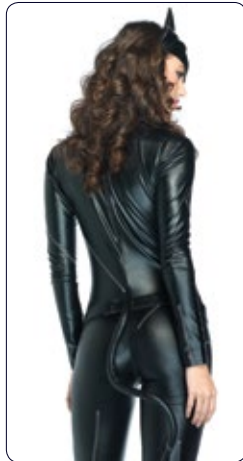

S

M

L

5027 Bandit

83767

3 PC. Feline Femme Fatale, includes keyhole catsuit with stitching detail and attached tail, belt, and matching ear headband.

Color: Black.
Size: S, M, L.

NEW!
85331