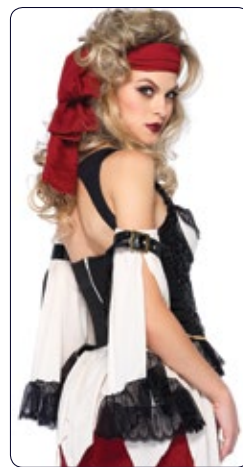

Size: SM, ML, XL.

SM

ML

XL

NEW!
85301

3 PC. Buried Treasure Beauty, includes long peasant dress with venice lace trim and brocade waist cincher with buckle accents, split draped sleeves, and matching head scarf.