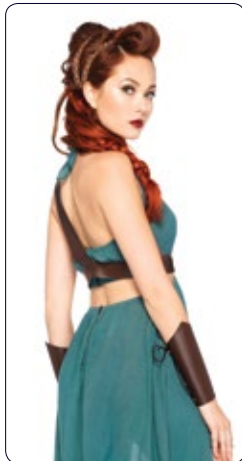

3 PC. Celtic Warrior, includes high/low halter dress with faux suede waist cincher and foam panel detail, single arm cuff, and headband.

Color: Green/Brown.

Size: SM, ML.

S

M

L

SM

ML