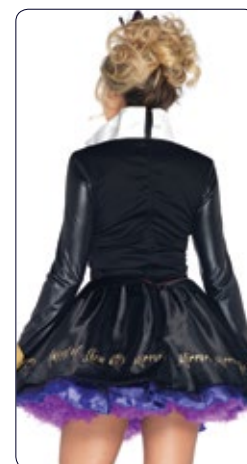

2063

Mini glitter top hat with veil.

Color: Shown in black.

One size.

83409

2 PC. Pretty Playing Card, includes peasant top dress with corset waist and neck piece.

Color: Black/Red.

Size: XS, SM, ML, XL.

85011

4 PC. Evil Queen, includes waistcoat dress with stay up collar and skirt with glitter scroll "Mirror, Mirror On The Wall" print, detachable neck piece, wrist cuffs, and crown head piece.

Color: Black/Purple.

Size: S, M, L.

XS

SM

ML

XL

S

M

L