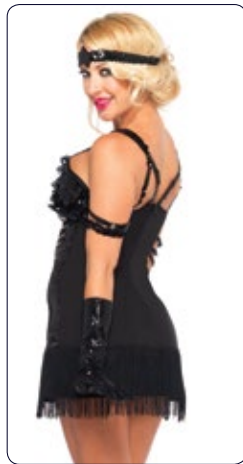

NEW!

85216

2 PC. Glam Flapper, includes sequin and fringe dress with draped elastic sequin straps and matching sequin headband.

Color: Black.

Size: S, M, L.

S

M

L