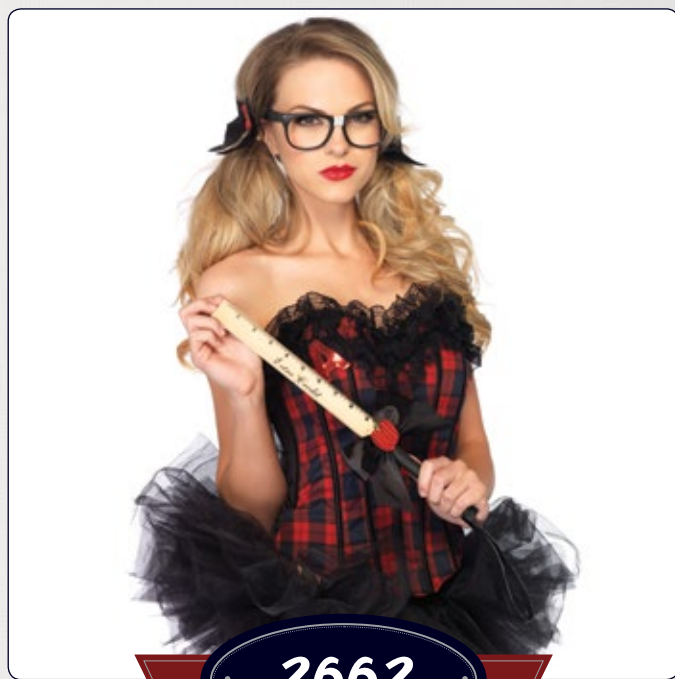

A1029

3 PC. School Girl Kit, includes ruler crop, plaid tie with crest and matching hair bows.
Color: Red. One size.

2662

3 PC. Extra Credit Kit, includes ruler crop with sequin apple accent, hair bows, and nerd frames.
Color: Brown. One size.