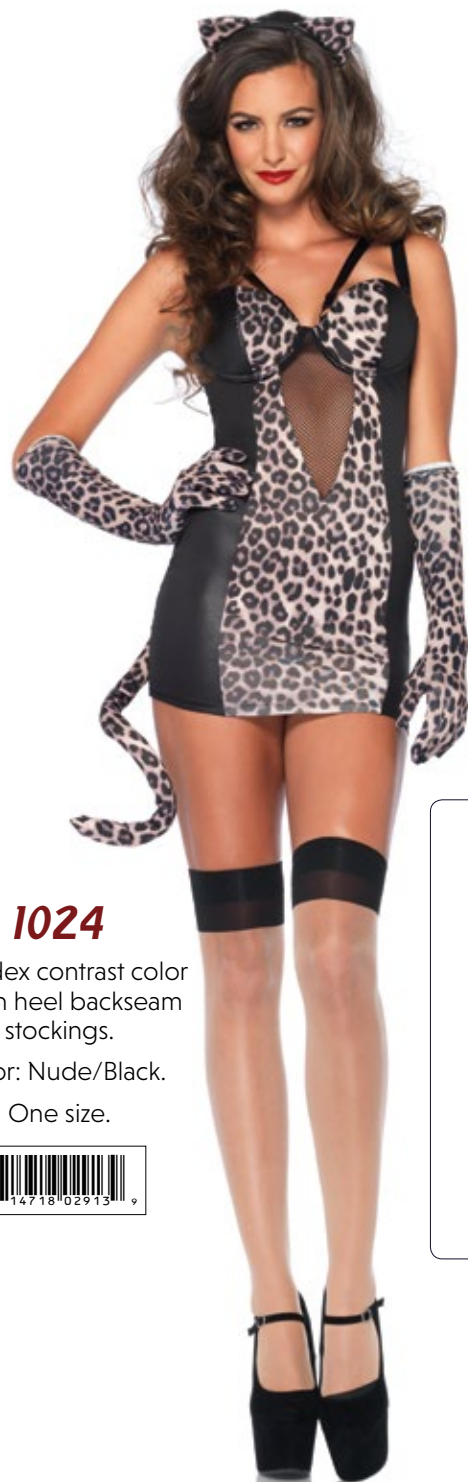

Size: S, M, L.

85028

5 PC. Black Cat Babe, includes ruffle trimmed sequin corset, tutu skirt, tail, bell choker, and sequin ear headband.

Color: Black.

Size: S, M, L.

S

M

L