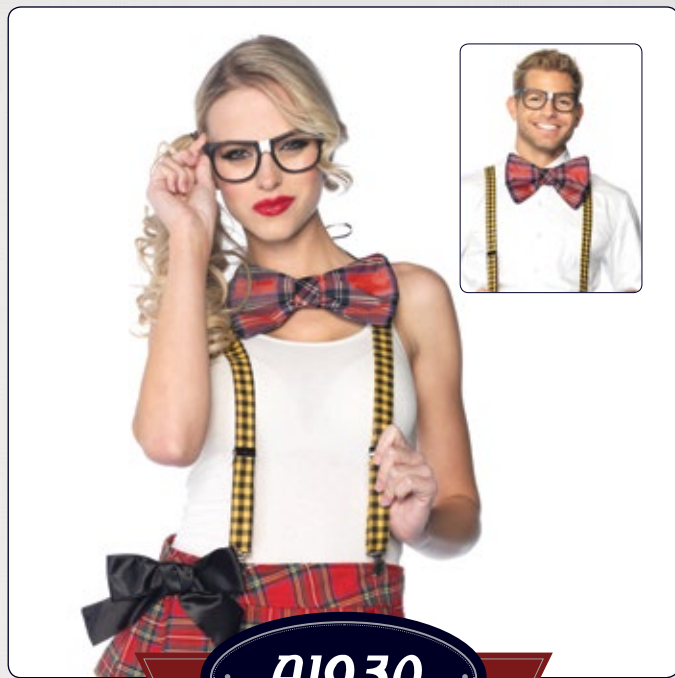

A1930

3 PC. Nerd Kit, includes suspenders, bow tie, and glasses.
Color: Multi.
One size.