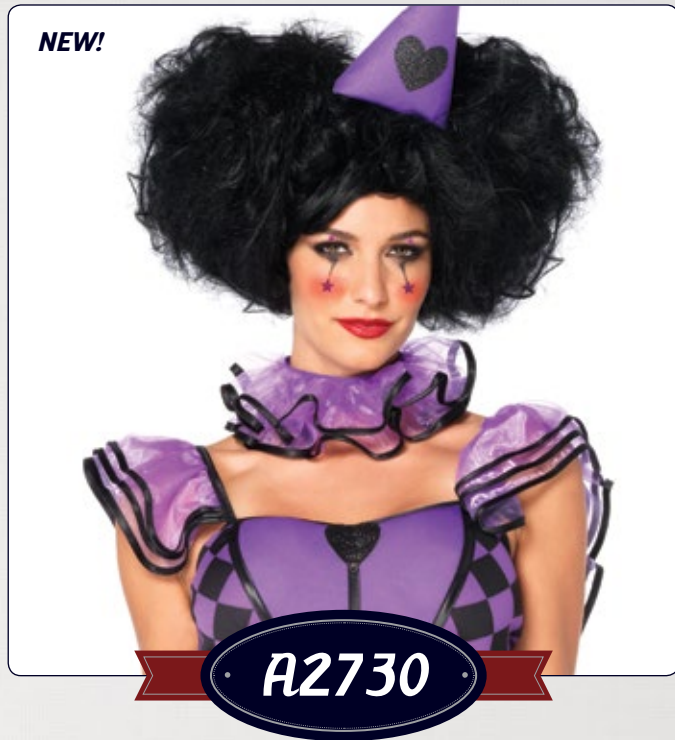

Men's tutu.
Color: Pink.
One Size.

OS

A2722

Long wavy red wig with adjustable strap.
Color: Red.
One Size.

OS

Harlequin wig with clip-on pony tails and adjustable strap.
 Color: Black/Red.
 One Size.

Bob wig with optional side puff clips and adjustable strap.
 Color: Black.
 One Size.

Funky afro wig with adjustable elastic strap.
 Color: White.
 One Size.

Sassy shag wig with adjustable elastic strap.
 Color: Turquoise.
 One Size.

A1979

Starbright long wavy wig.
Color: Neon Pink, Neon Blue, Purple.
One size.