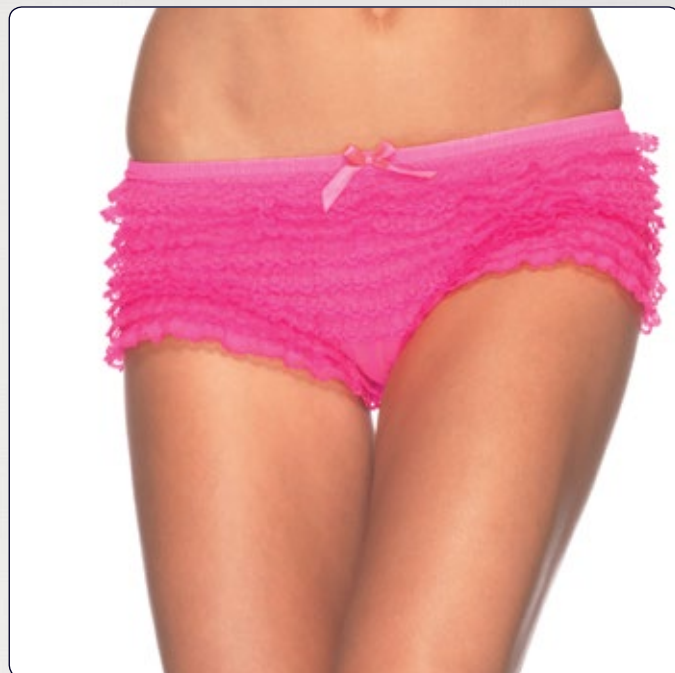

2985

2985X

Cute micromesh lace ruffle tanga shorts.

Color: Black, White.

Color: Black, White, Red, Pink, Light Blue, Neon Blue, Neon Pink, Neon Green.

Plus size.

One size.

BLACK

WHITE

RED

BLACK

WHITE

PINK

LIGHT BLUE

NEON BLUE

NEON PINK

NEON GREEN