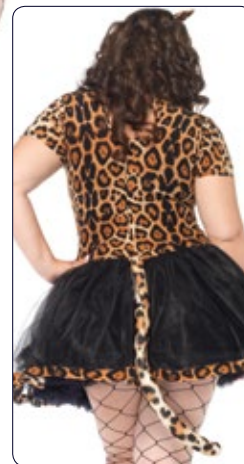

2028

Cropped satin ruffle glove with rhinestone look buckle.

Color: Black.

One size.

9905Q

Fence net pantyhose.

Color: Black.

Plus size.