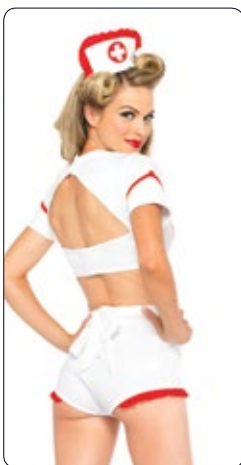

2 PC. Shore Leave Sailor, includes cut out dress with nautical button detail and matching hat with heart accent.

Color: Red/Blue.

Size: SM, ML.

SM ML

 7 14718 49406 7	 7 14718 49407 4
--	---

NEW!

85197

3 PC. First Aid Flirt, includes underwire spandex bra top with attached keyhole shrug, high waist shorts with attached apron, and matching headband.