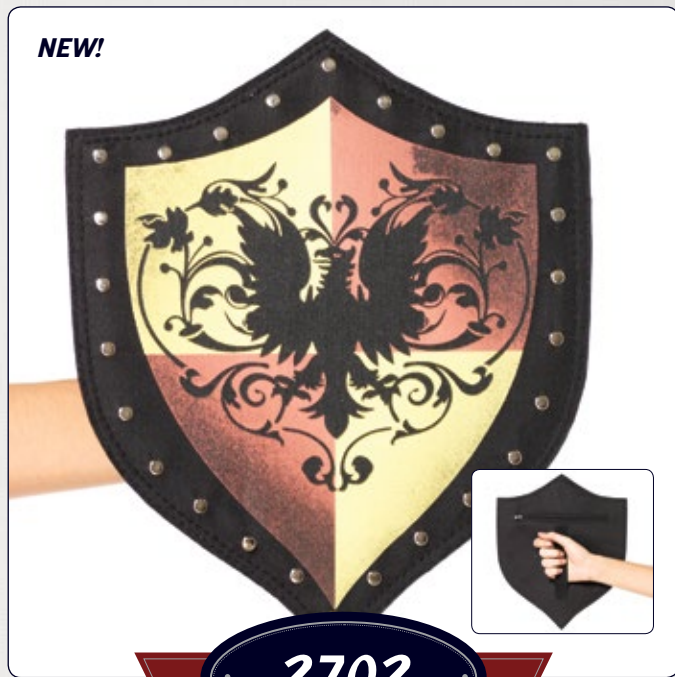

2706

A1918

A1917

NEW!

2702