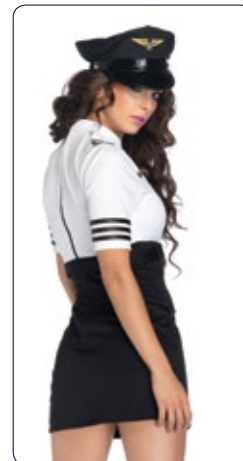

5033 Uptown

83626

Backdraft Babe, features garter dress with attached stretch tank, reflective trim and suspenders.

Color: Black/White/Red.
Size: XS, S, M, L.

83839

2 PC. First Class Captain, includes keyhole dress with neck tie and badge detail, attached belt, and matching hat.

Color: Black/White.
Size: S, M, L.

XS

S

M

L

S

M

L