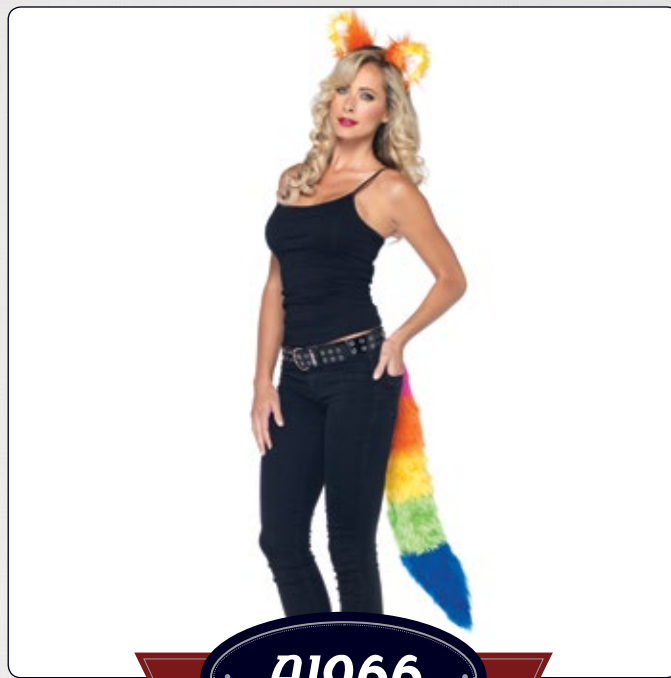

A1966

2 PC. Rainbow Fox Kit, includes furry ear headband and matching furry tail with belt loop.

Color: Multi. One size.

OS