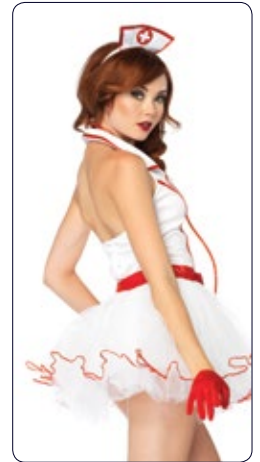

NEW!

85199

2 PC. Vital Sign Vixen, includes zipper front garter dress with sequin panel accent and matching headband.

Color: Red/White.
Size: XS, SM, ML.

85111

3 PC. Ravishing RN, includes zipper front petticoat dress, attached heart waist sash, and matching headband.

Color: White.
Size: SM, ML.

XS

SM

ML

SM

ML