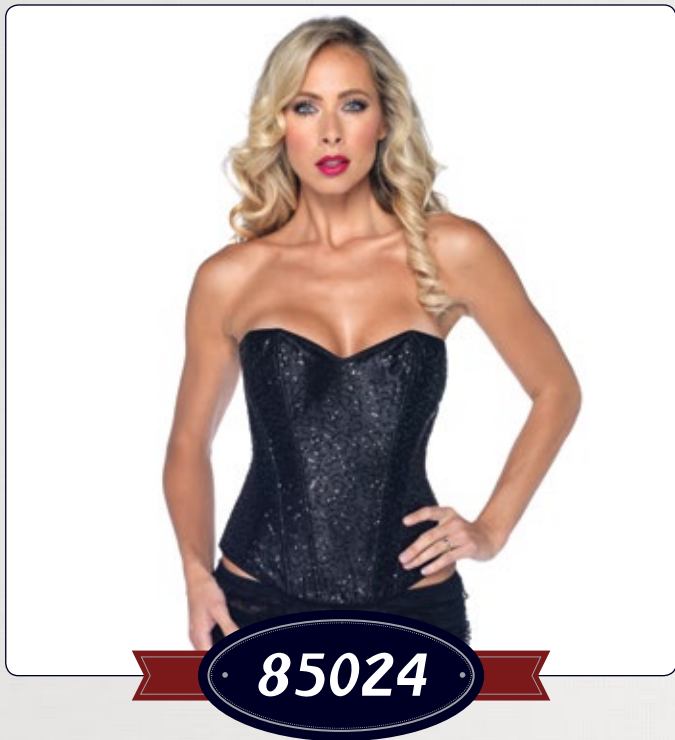

ML

SM

ML

85024

Sequin Bustier, with support boning and hook & eye back.

Color: Black.

Size: S, M, L.

S