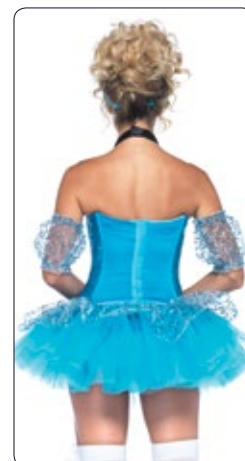

85027

3 PC. Enchanting Beauty, includes tulle trimmed sequin corset, layered tutu skirt, and matching mini sleeves.

Color: Yellow.

Size: S, M, L.

85025

5 PC. Cinderella, includes ribbon trimmed sequin corset, tutu skirt with glitter print organza overlay, matching arm puffs, choker, and head band.

Color: Aqua.

Size: S, M, L.

6255

Opaque thigh highs with satin bow accent.

Color: Shown in white.

One size.