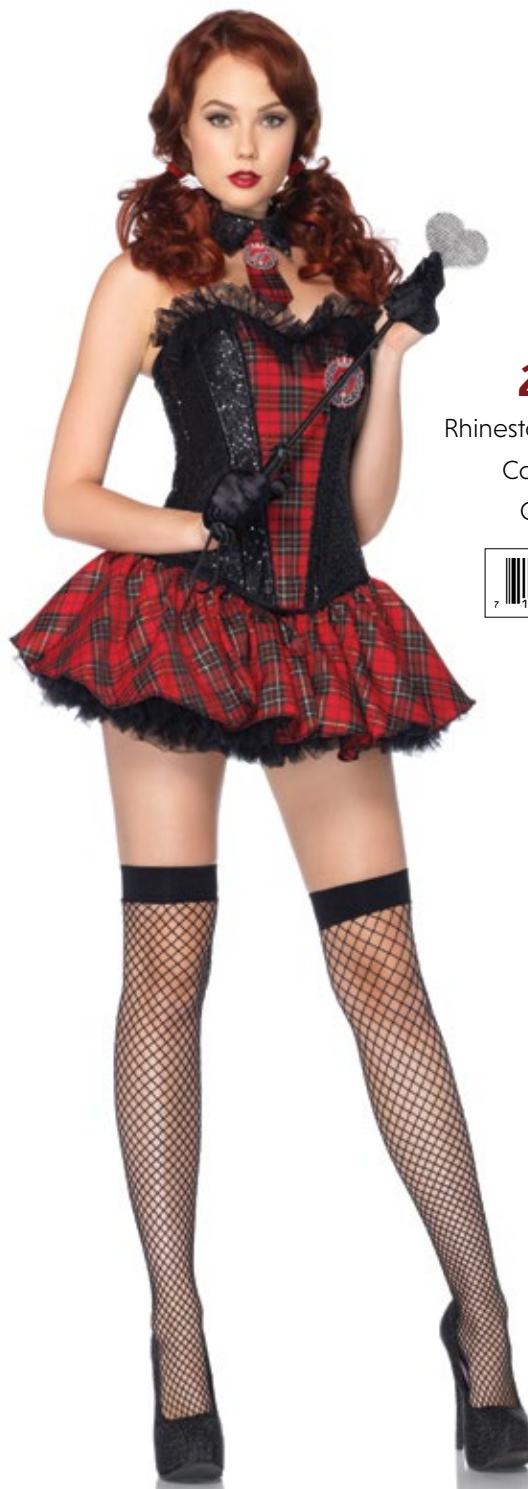

L

 5063 Academy

85179

4 PC. Class Nerd, includes keyhole top, plaid suspender shorts, bow neck piece, and faux frames.

Color: Red/White.

Size: S, M, L.

2633

Rhinestone heart crop.