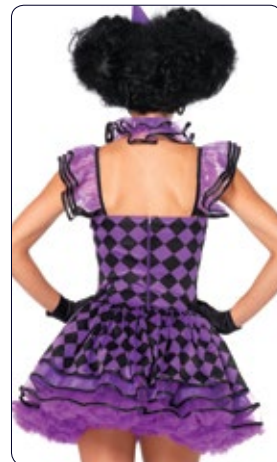

NEW!
85354

3 PC. Pretty Parisian Clown, includes dress with organza tiered skirt, ruffle neck piece, and matching hat.

Color: Purple/Black.
Size: SM, ML.

NEW!

85293

2 PC. Day of the Dead Doll, includes lace trimmed off-the-shoulder peasant dress with bric brac trim accents and wide sugar skull belt.