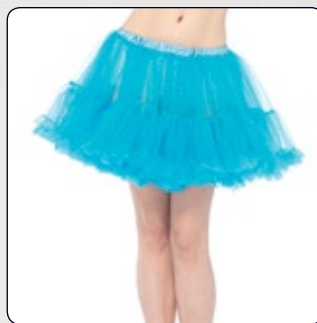

8990

8990

8990X

Layered tulle petticoat. New Color!
Color: Black, White, Purple,
Red, Pink, Neon Pink, Turquoise, Yellow.
One size.

Layered tulle petticoat.
Color: Black, White, Red, Pink.
Plus size.

BLACK 	WHITE 	PURPLE
RED 	PINK 	NEON PINK
TURQUOISE 	YELLOW 	

BLACK 	WHITE 	RED
PINK