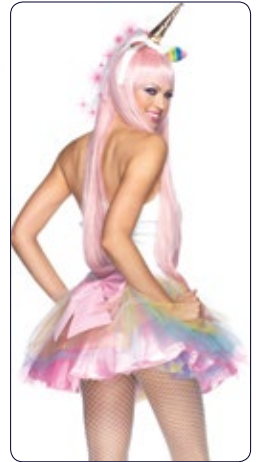

Color: Black/White.
Size: XS, SM, ML.

XS

SM

ML

**LED
LIGHTS**

 5004 Babydoll

85010

3 PC. Fantasy Unicorn, includes tutu dress, detachable clear straps, and LED light up plush rainbow horn headband.