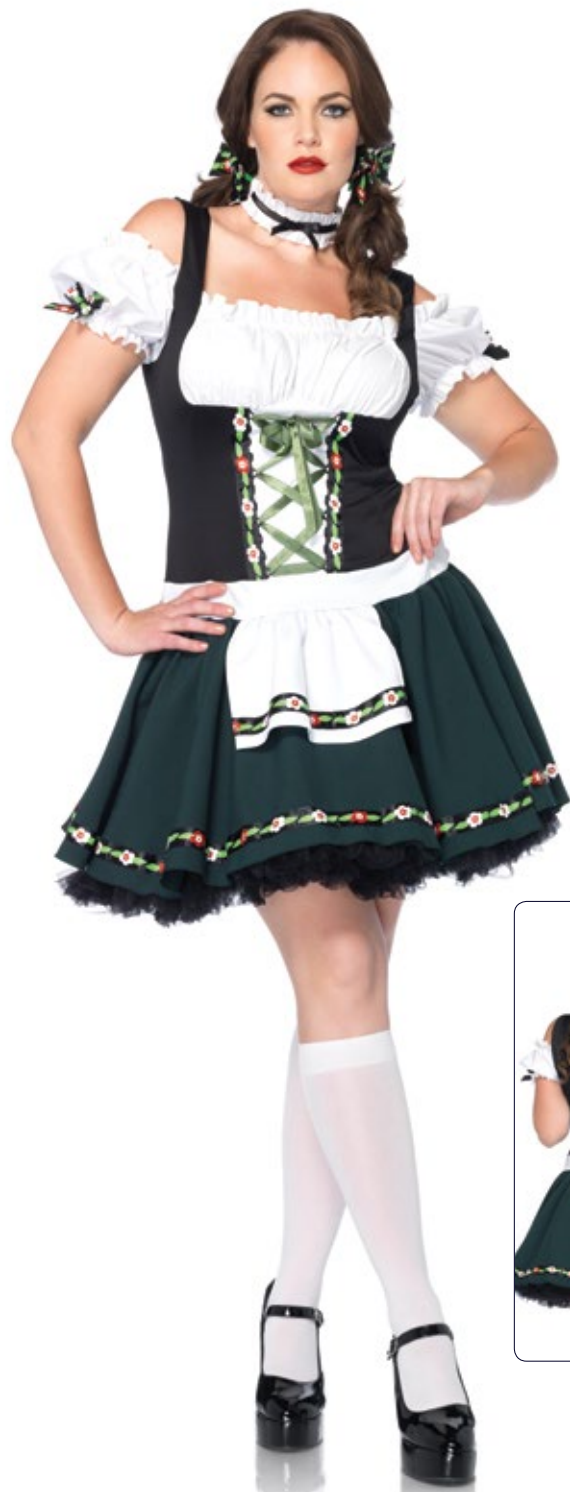

1X/2X

1X/2X

3X/4X

83311X

Gretchen, features peasant top dress with satin ribbon trim.
 Color: Brown/Green.
 Size: 1X/2X, 3X/4X.

1X/2X

3X/4X

85099X