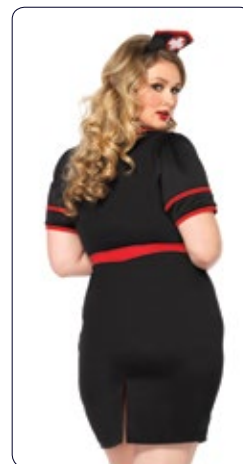

 5027 Bandit

83850X

2 PC. Sultry SWAT Officer, includes tank dress with buckle accents and fingerless gloves.

Color: Black.

Size: 1X/2X, 3X/4X.

1X/2X

3X/4X

85282X