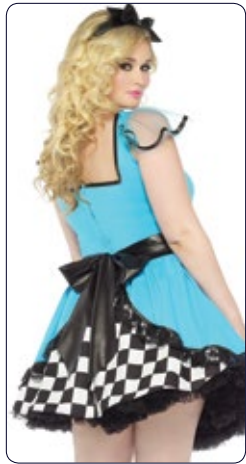

7100Q

Nylon striped tights.
Color: Black/White.
Size: 1X/2X, 3X/4X.

1X/2X

3X/4X

85355X

2 PC. Storybook Alice, includes apron dress with checkered back accent and bow headband.
Color: Teal/White
Size: 1X/2X, 3X/4X.

1X/2X

3X/4X

83354X

Miss Wonderland, features apron dress with tiered skirt and corset waist.
Color: Black/White/Red.
Size: 1X/2X, 3X/4X.

1X/2X

3X/4X