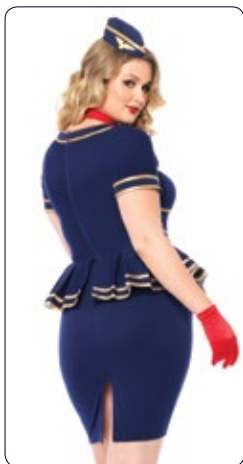

3 PC. Naughty Night Nurse, includes zipper front dress, belt, and matching headband.

Color: Black.

Size: 1X/2X, 3X/4X.

1X/2X

3X/4X

NEW!

85332X

3 PC. Friendly Skies Flight Attendant, includes peplum dress with attached belt, neck scarf, and hat.