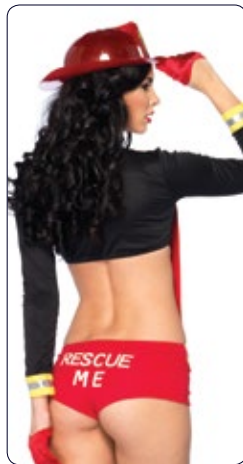

2 PC. Red Blaze Firefighter, includes zipper front catsuit with fishnet side panels, screen print back detail, and matching belt.

Color: Black.
Size: S, M, L.

S

M

L

A1513

Fireman hat.
Color: Red/Yellow.
One size.