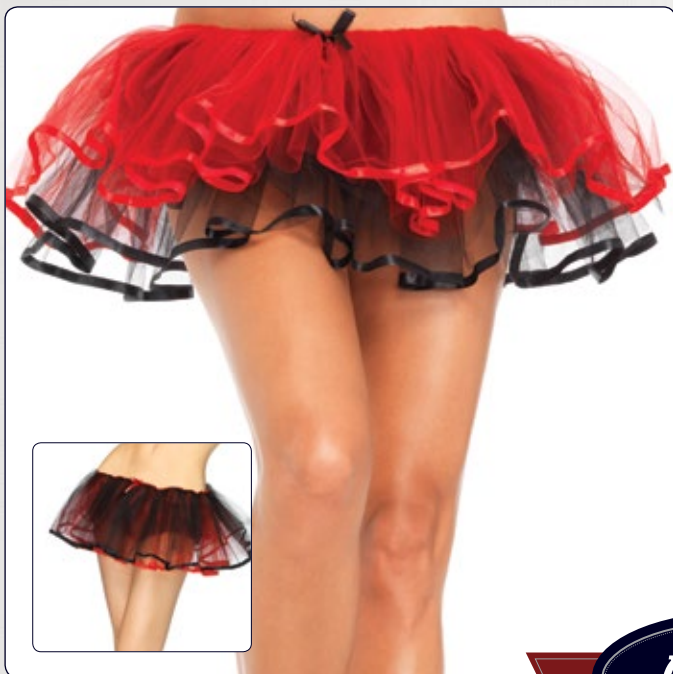

FUCHSIA

A1699

Reversible ribbon trimmed tutu.
 Color: Black/Red, Black/Blue.
 One size.

BLACK/RED

BLACK/BLUE

A2013

Tulle tutu bustle with multicolor sequin belt.

Color: Blue.