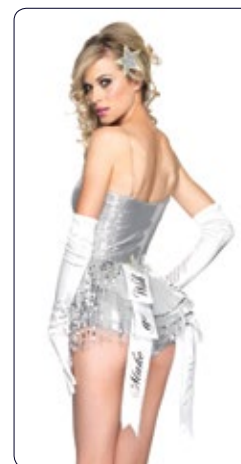

Size: SM, ML, XL.

SM

ML

XL

16B

Extra long satin gloves.

Color: Shown in white.

One size.