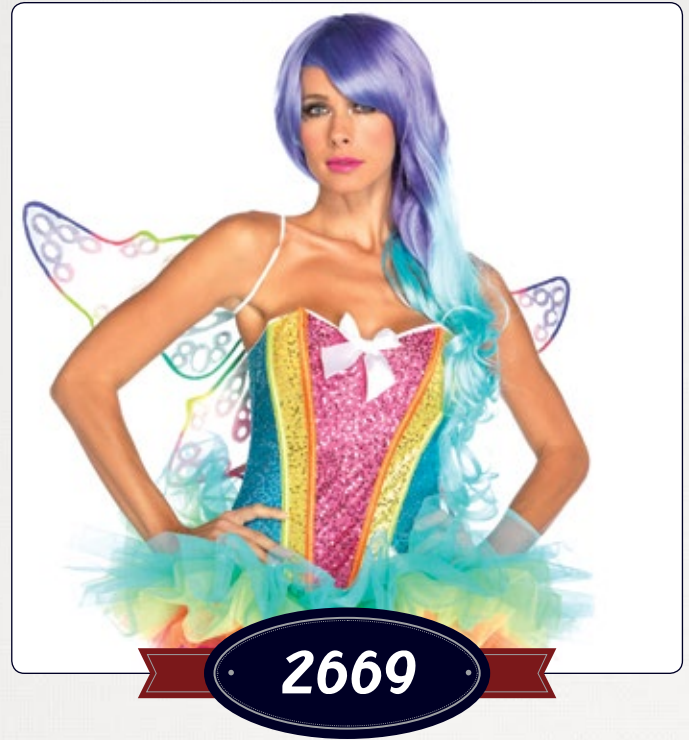

Color: Red.

Size: S, M, L.

S

M

L

2669

Rainbow sequin bustier with support boning.

Color: Multi.