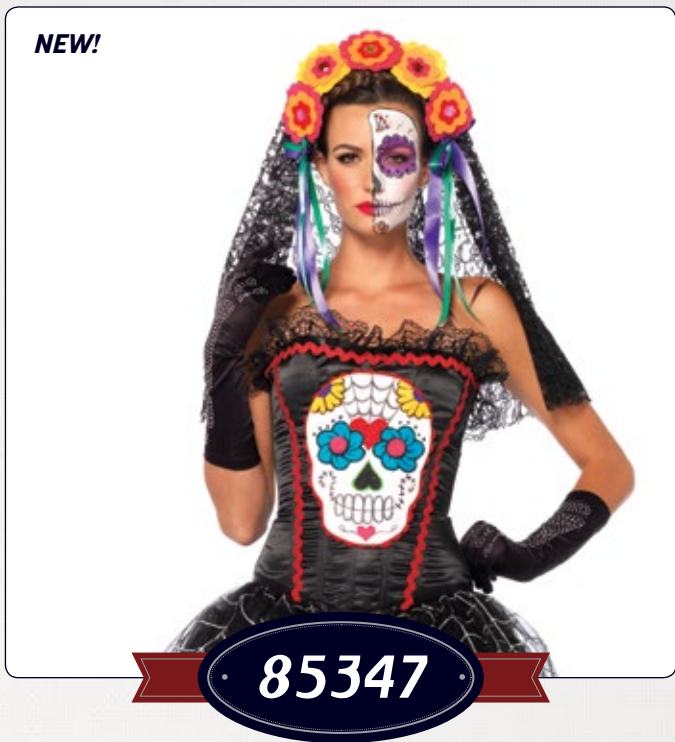

M

L

Sugar skull bustier.
Color: Black.
Size: S, M, L.

Warrior armor bustier with stud accents.
Color: Brown.
Size: S, M, L.

Pleated lame skirt.
Color: Black.
Size: S, M, L.

Wet look petticoat skirt.
Color: Black.
One size.