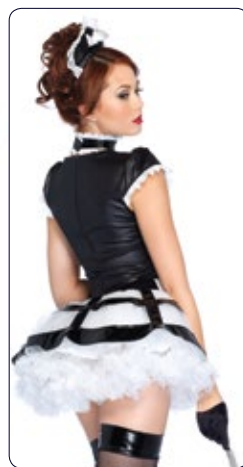

S

M

L

2633

Rhinestone heart crop.

Color: Black.

One size.

85040