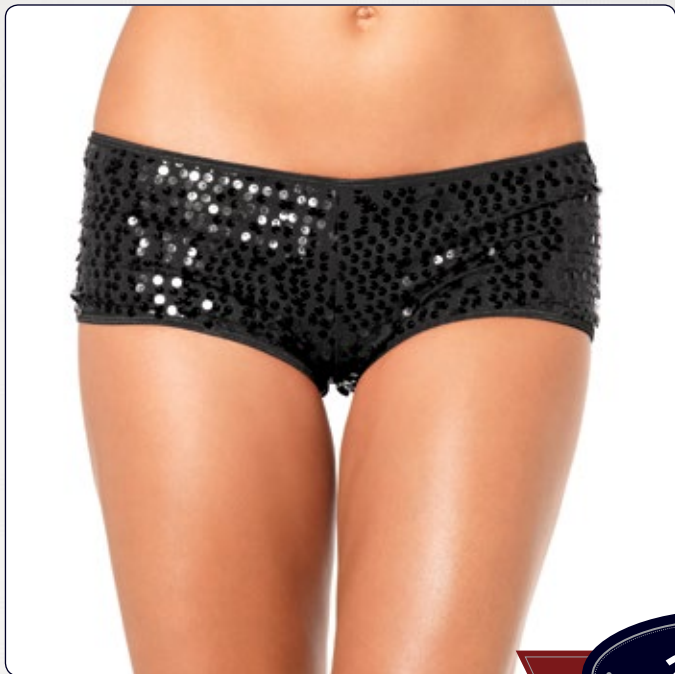

S

M

L

SM

ML

2973

Sequin booty shorts.
 Color: Black, Red.
 Size: S, M, L.

2987