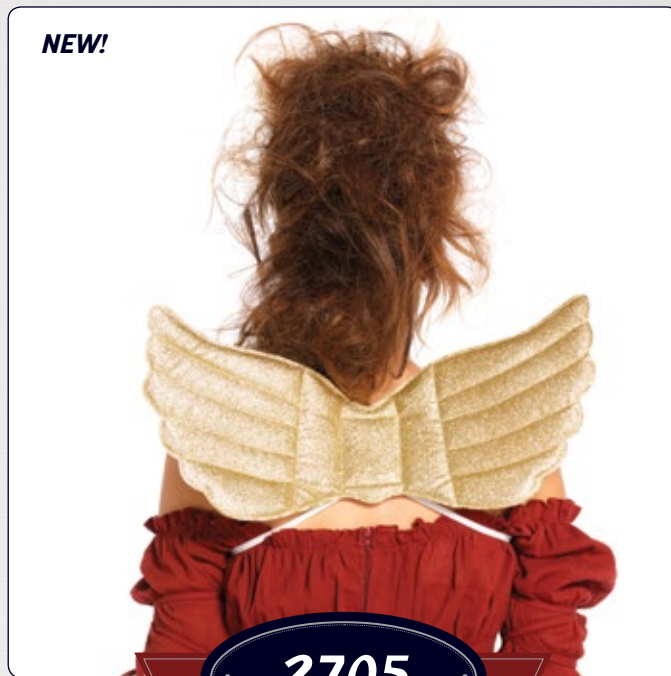

OS

2705

Mystical golden wings.
Color: Gold.
One size.

OS

A2681

Daisy wings.
Color: Yellow.
One size

OS

A1960