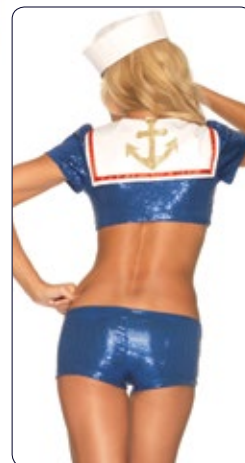

3 PC. Sequin Sailor, includes tie top with anchor accent, booty shorts with button detail and matching hat.

Color: Blue/White.

Size: XS, S, M.

XS

S

M

83638

2 PC. High Seas Honey, includes romper with woven anchor detail and matching sailor hat.