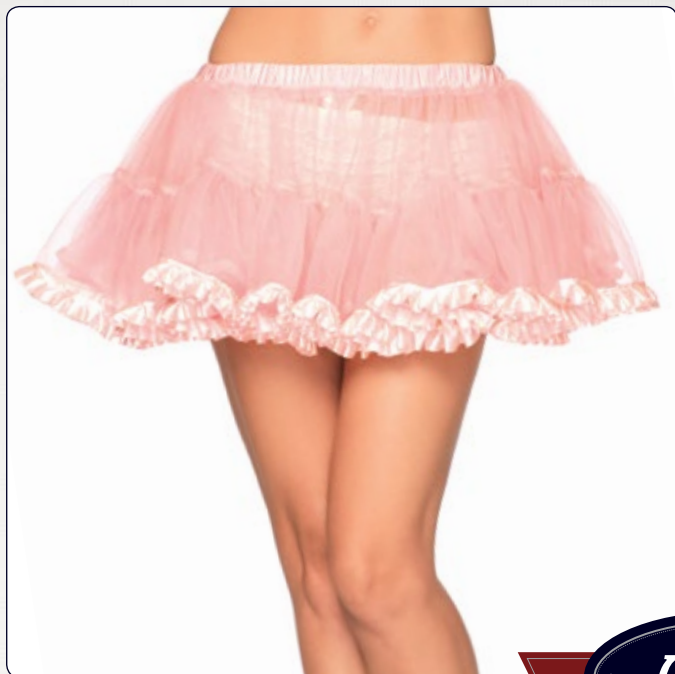

A1700

Petticoat with pleated satin trim.
Color: Black, White, Red, Pink.
One size.

BLACK

WHITE

RED

PINK